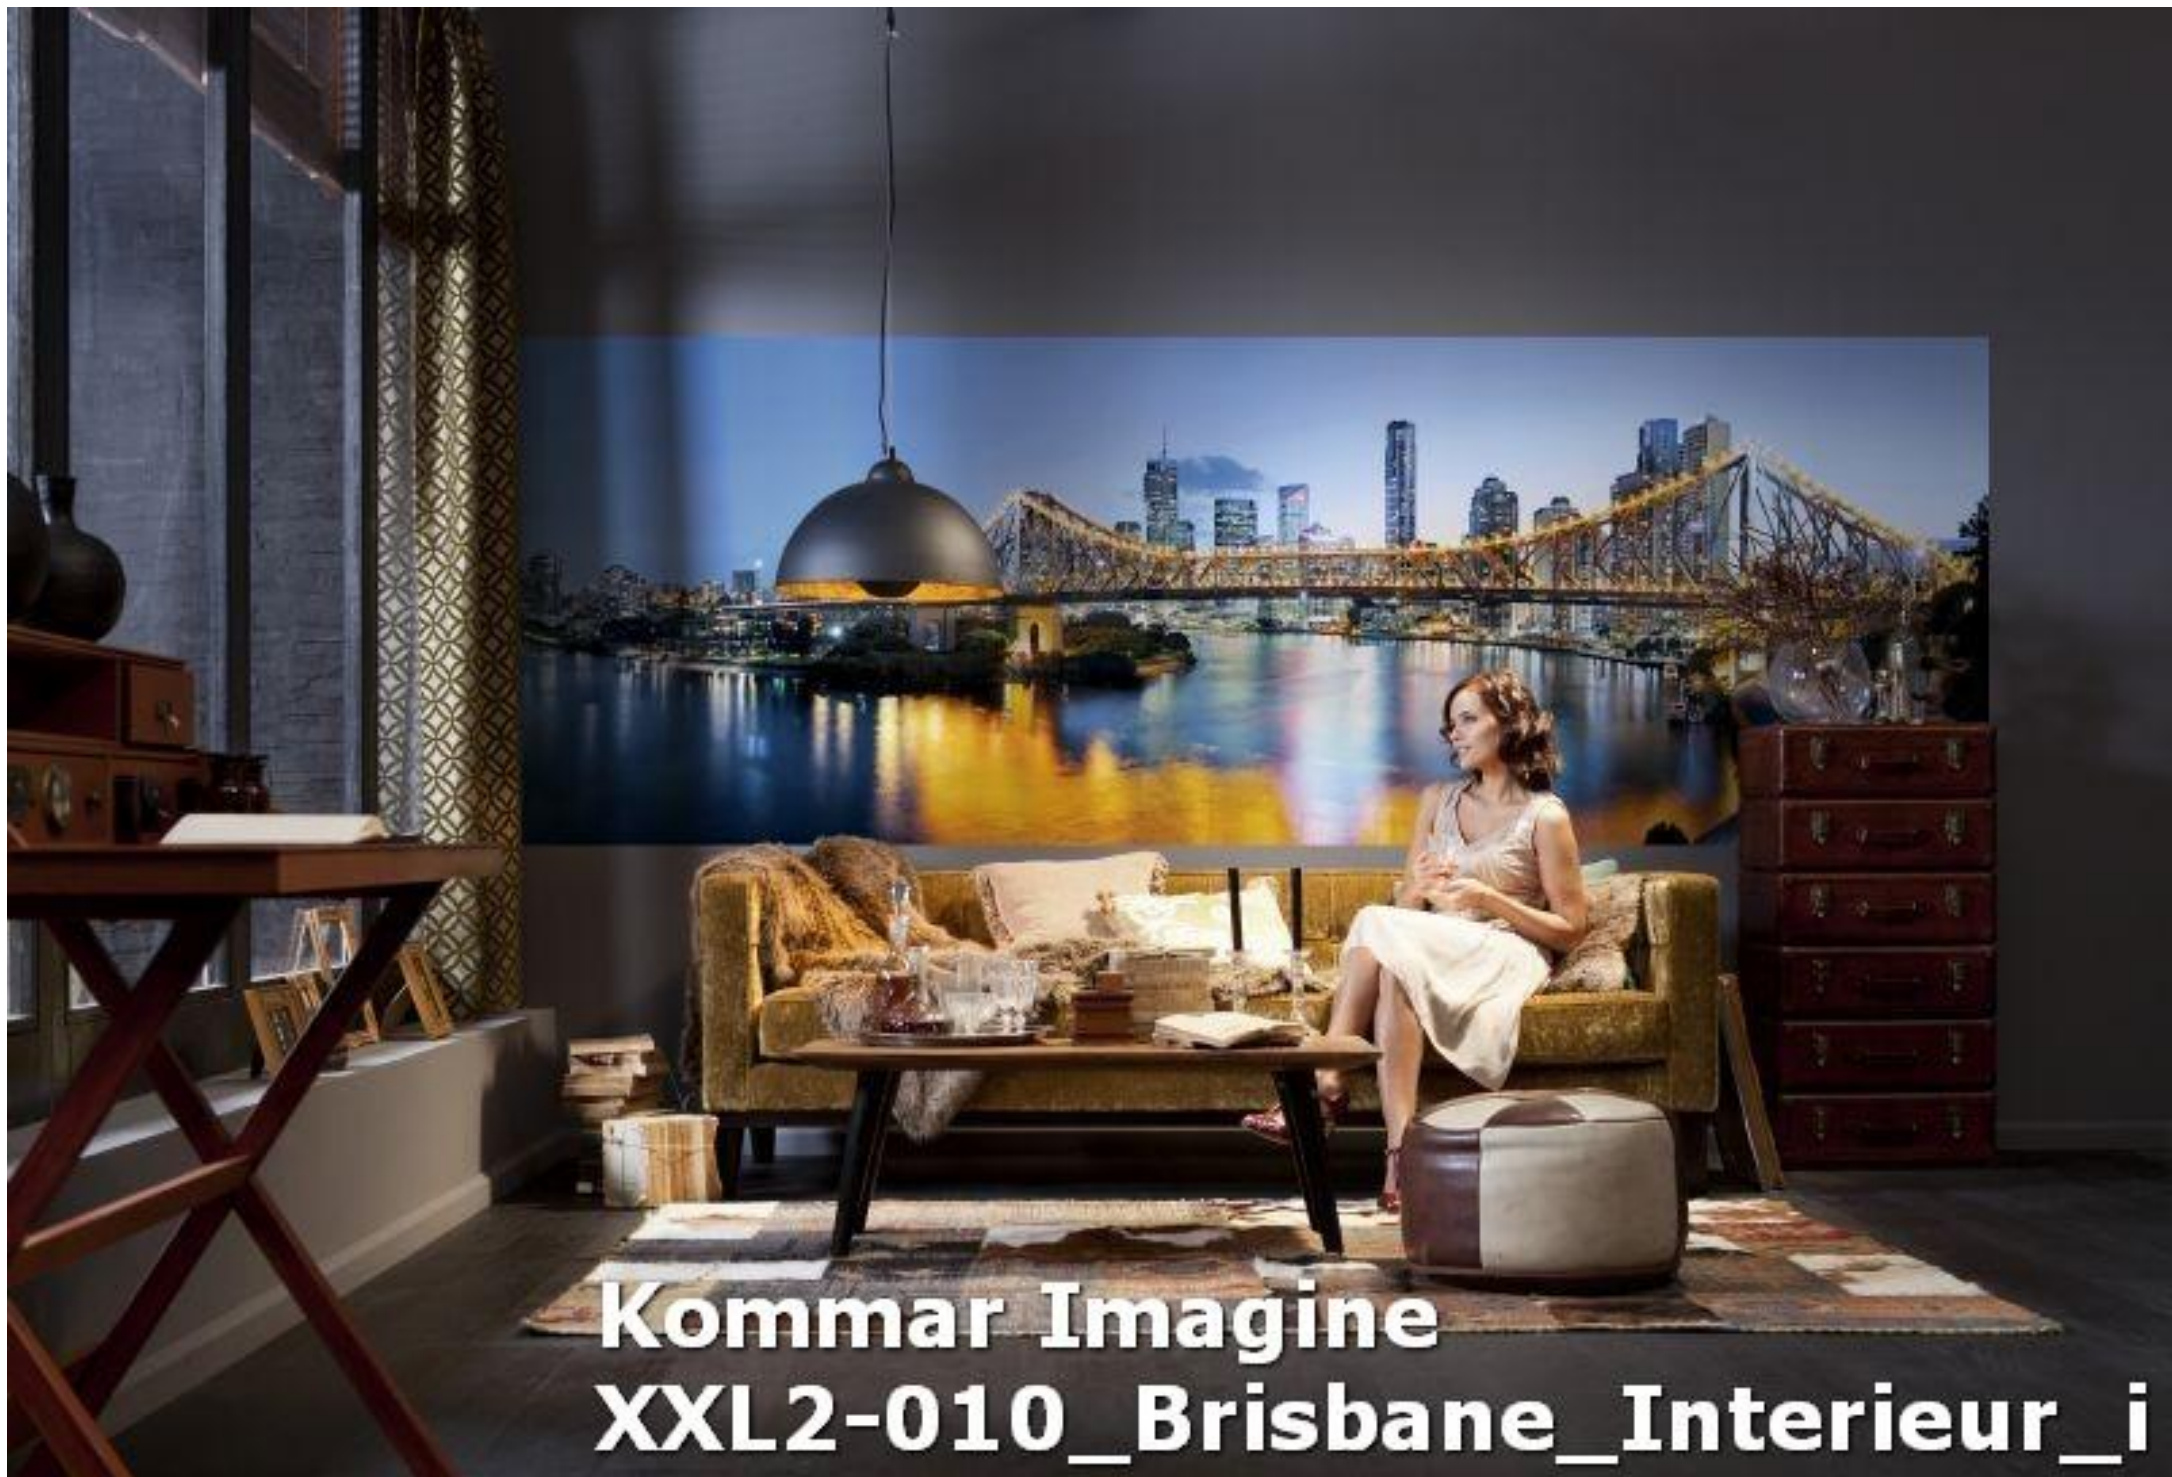

Kommar Imagine
XXL2-010_Brisbane_Interieur_i