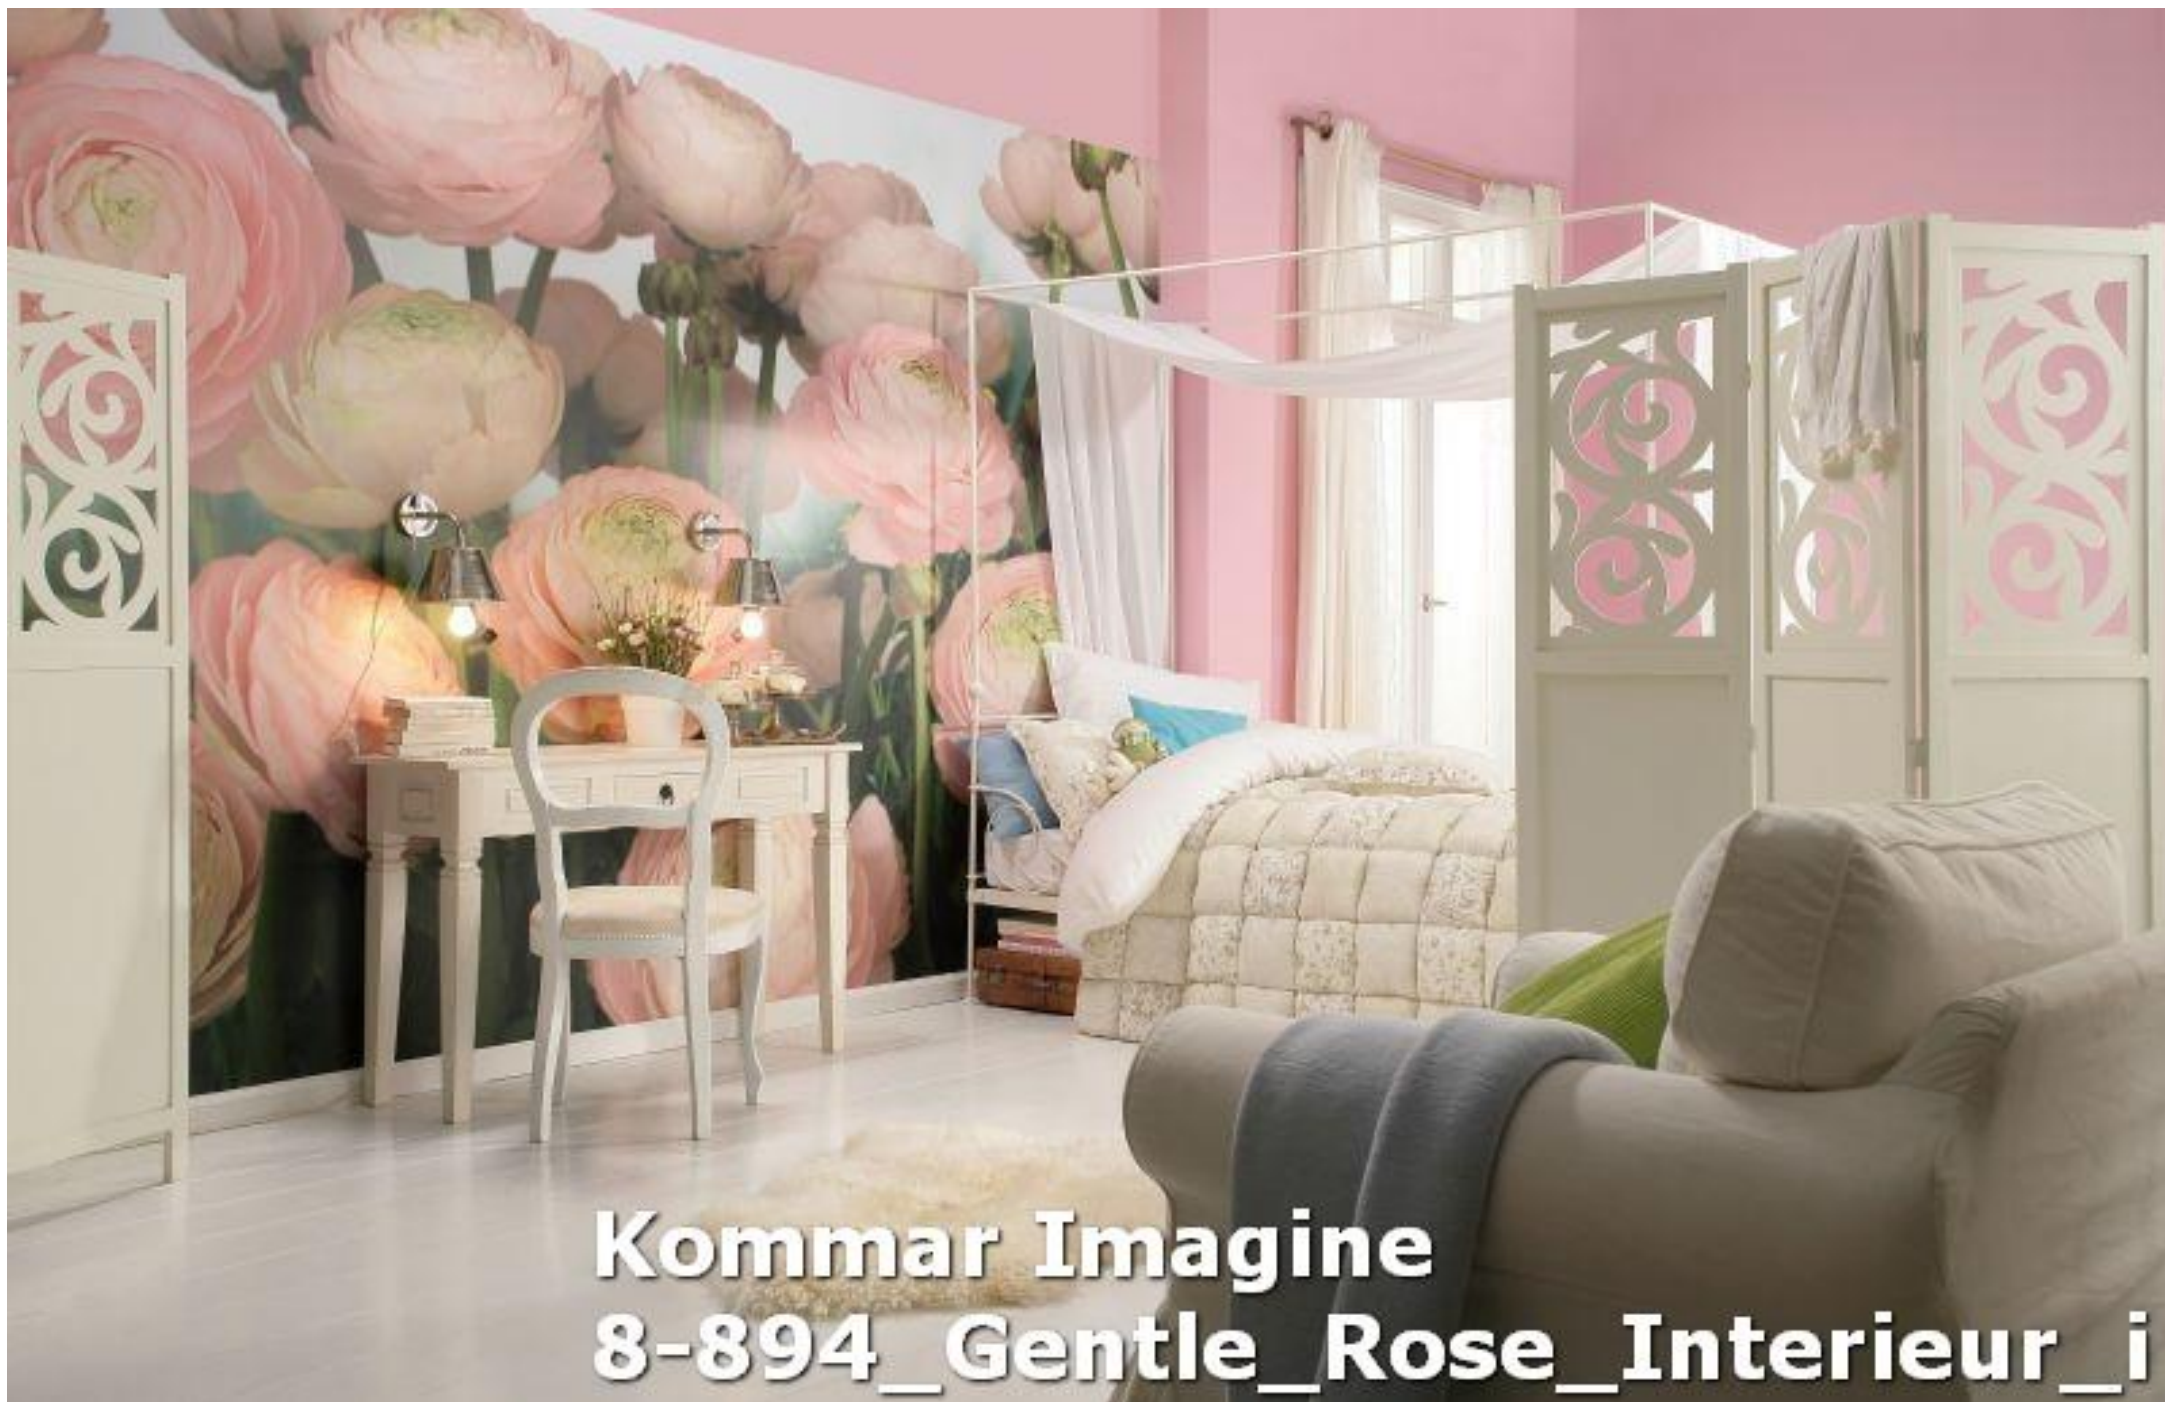

**Kommar Imagine
8-894_Gentle_Rose_Interieur_i**