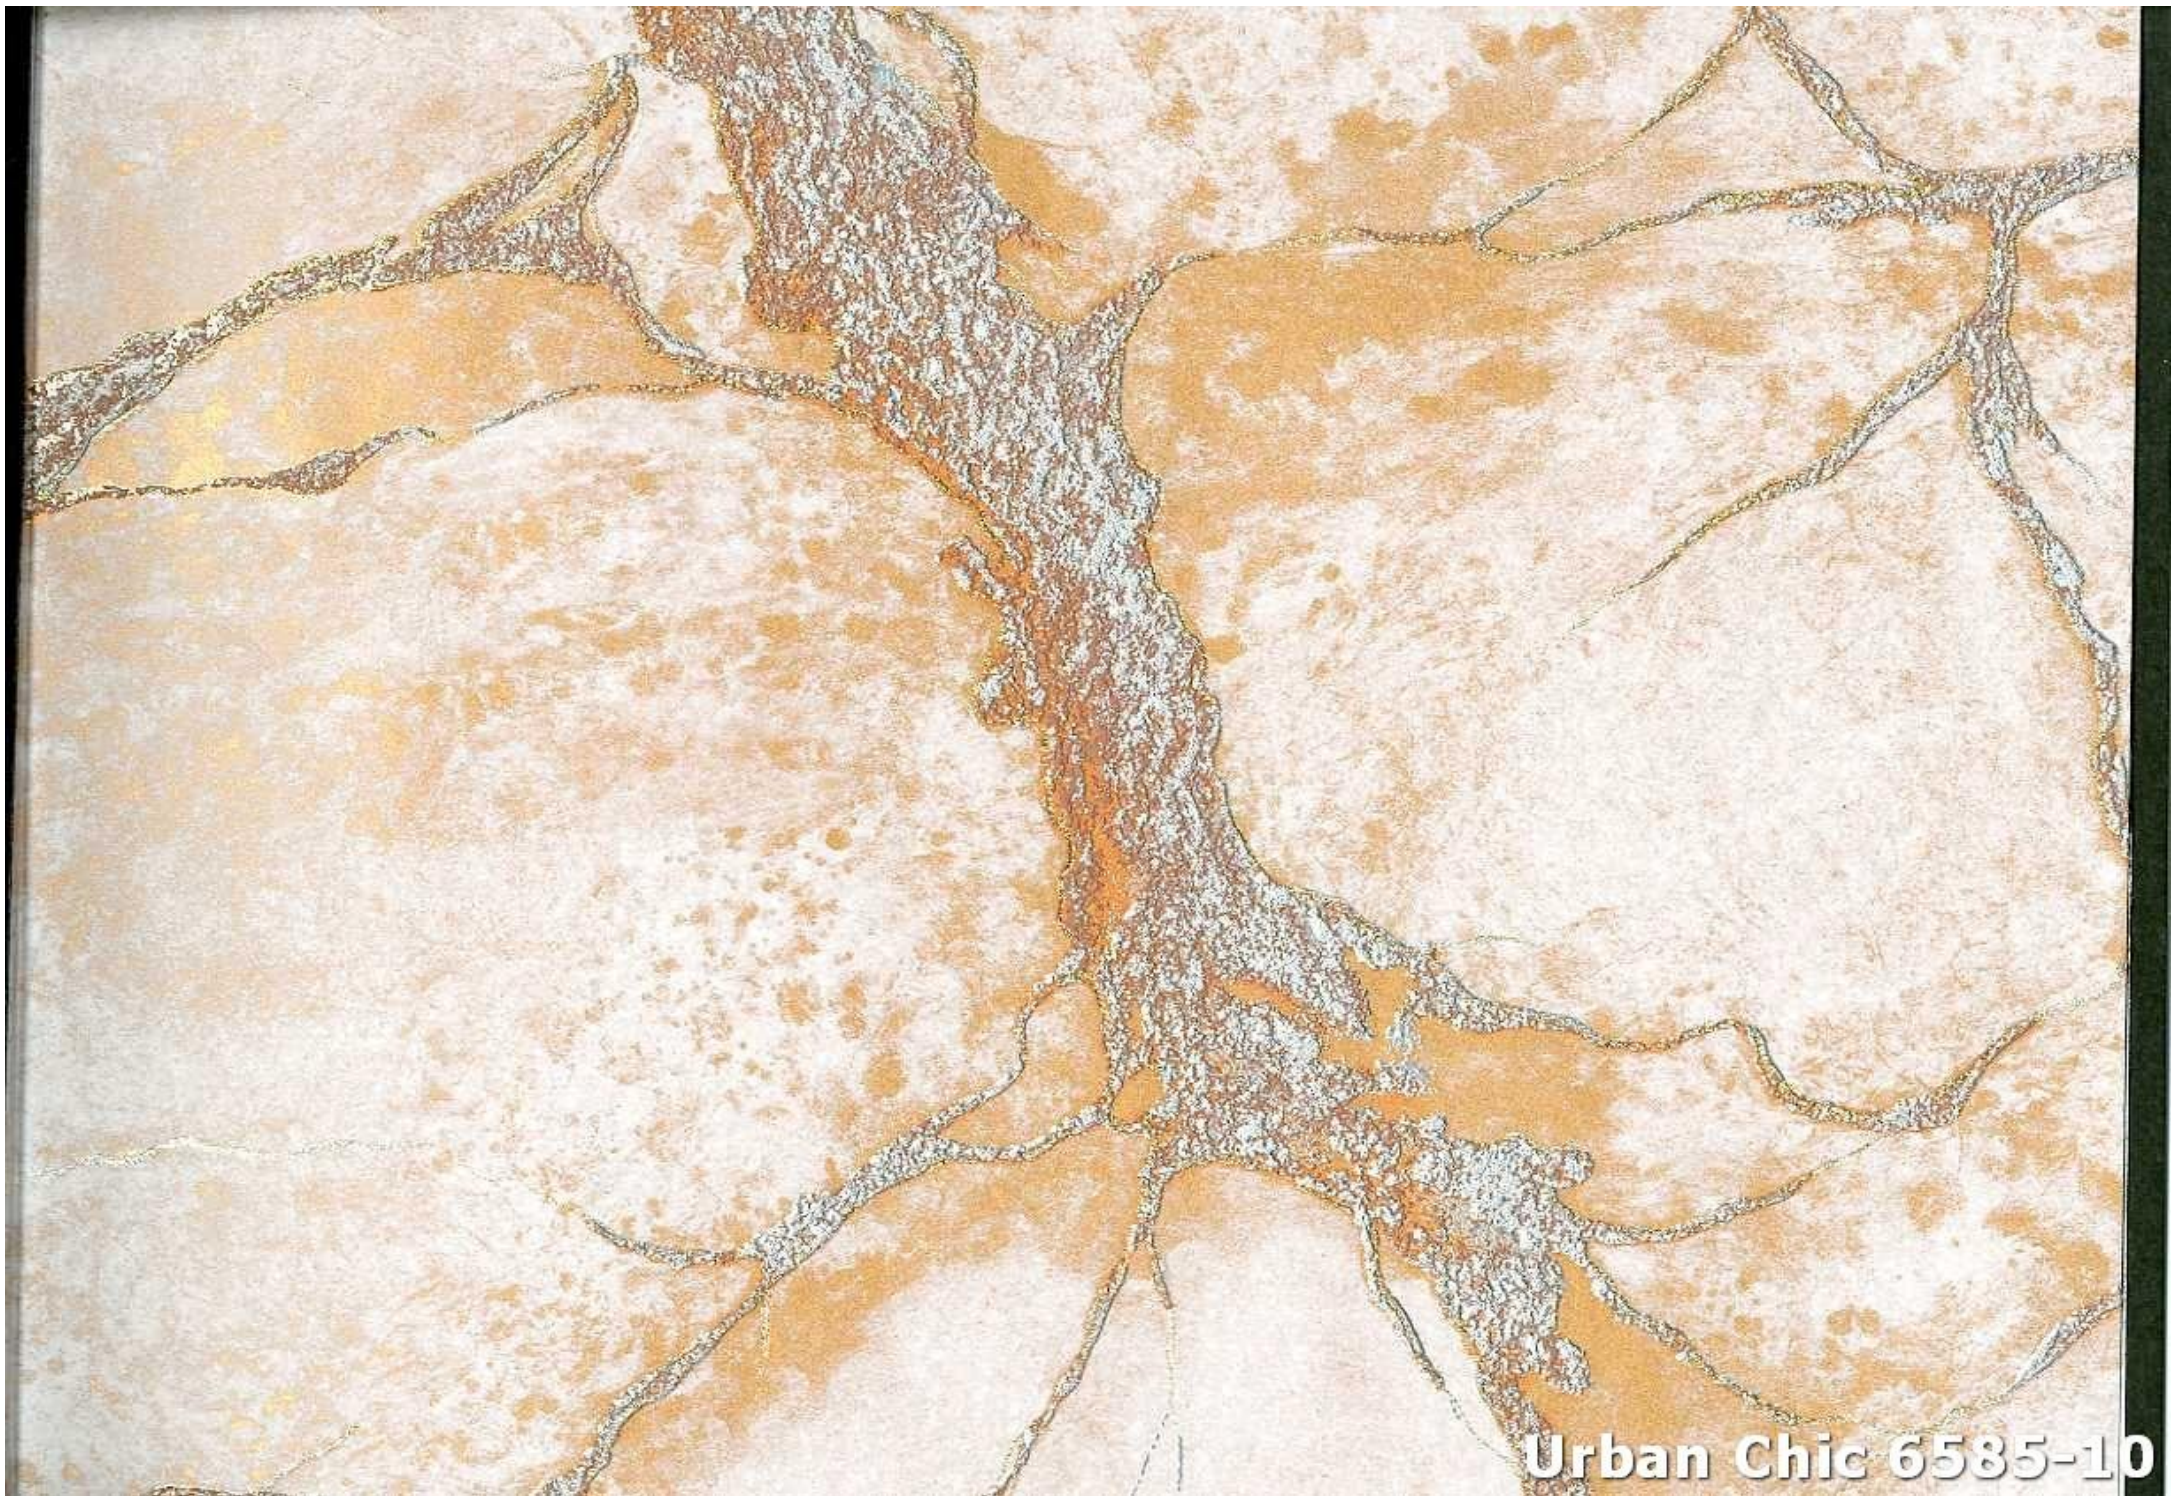

**Urban Chic 6121-10**

**Urban Chic 6121-20**

Urban Chic 6121-50

The image shows a close-up of a dark brown, textured material. The texture is a repeating, wavy pattern that resembles a series of small, interconnected ridges and valleys, similar to a wavy leather or a specific type of fabric. The color is a deep, muted brown with subtle variations in tone due to the lighting and the texture. In the bottom right corner, there is white text that reads "Urban Chic 6400-10".

**Urban Chic 6447-20**

**Urban Chic 6447-40**

**Urban Chic 6447-50**

**Urban Chic 6447-60**

**Urban Chic 6449-10**

**Urban Chic 6449-30**

**Urban Chic 6481-90**

The image features a background of a wood-grain texture, specifically a light brown or tan color with vertical, slightly wavy lines that mimic natural wood grain. The texture is consistent across the entire frame.

Urban Chic 6568-10

Urban Chic 6568-30

Urban Chic 6568-40

**Urban Chic 6578-20**

Urban Chic 6578-30

**Urban Chic 6578-40**

Urban Chic 6578-50

**Urban Chic 6583-10**

Urban Chic 6583-20 (1)

**Urban Chic 6583-40**

Urban Chic 6585-10

The image displays a complex marbled paper pattern. The background is a light, mottled grey and white. Overlaid on this are several dark, branching veins in shades of charcoal and brown, resembling natural stone or organic growth. The veins vary in thickness and have irregular, jagged edges. The overall effect is a sophisticated, textured design.